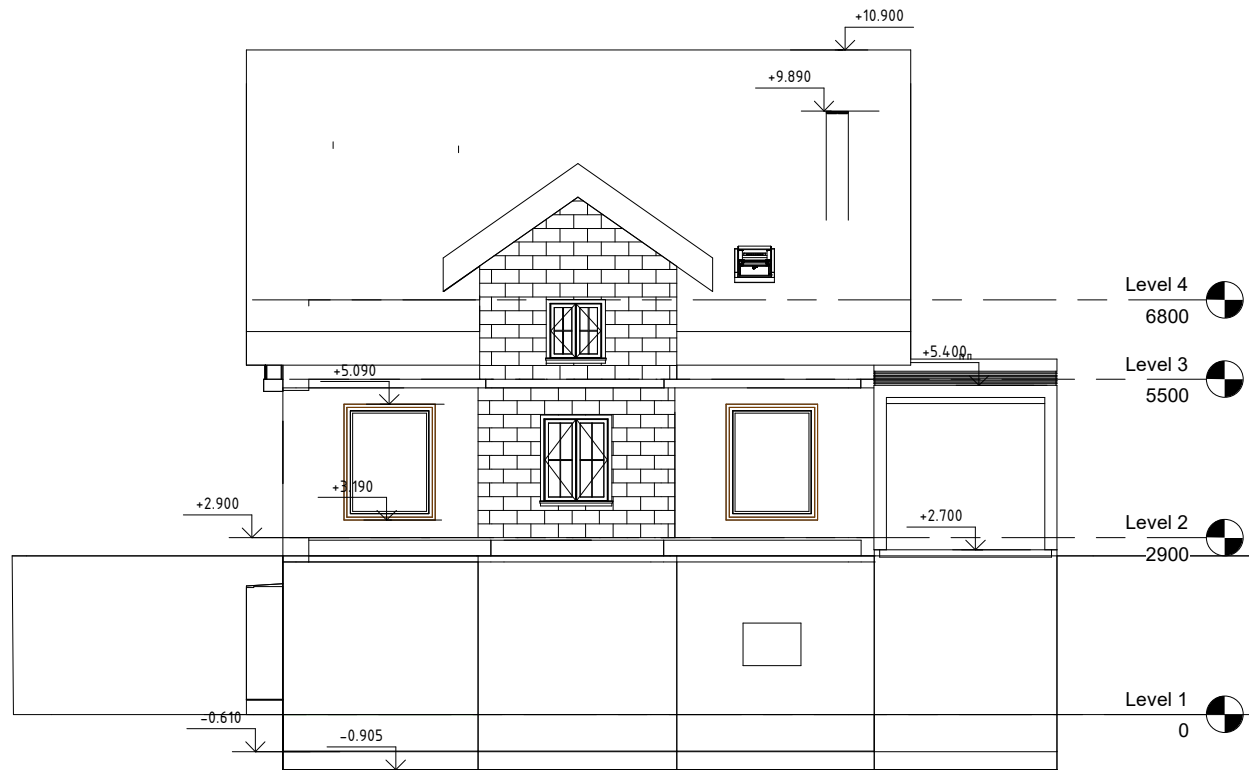

Weingarten, Schlossberg 14	Level 2 Furniture plan	Scale 1:75	Page 6	Designer : Shestakova Olga
-------------------------------	---------------------------	------------	--------	-------------------------------

-  Built-in lamp
-  Chandelier
-  Hidden type LED backlight

Weingarten, Schlossberg 14	Level 3 Furniture plan	Scale 1:75	Page 9	Designer : Shestakova Olga

-  Built-in lamp
-  Chandelier

Weingarten, Schlossberg 14	North Facade	Scale 1:75	Page 12	Designer : Shestakova Olga
-------------------------------	--------------	------------	---------	-------------------------------

Weingarten, Schlossberg 14	South Facade	Scale 1:75	Page 13	Designer : Shestakova Olga