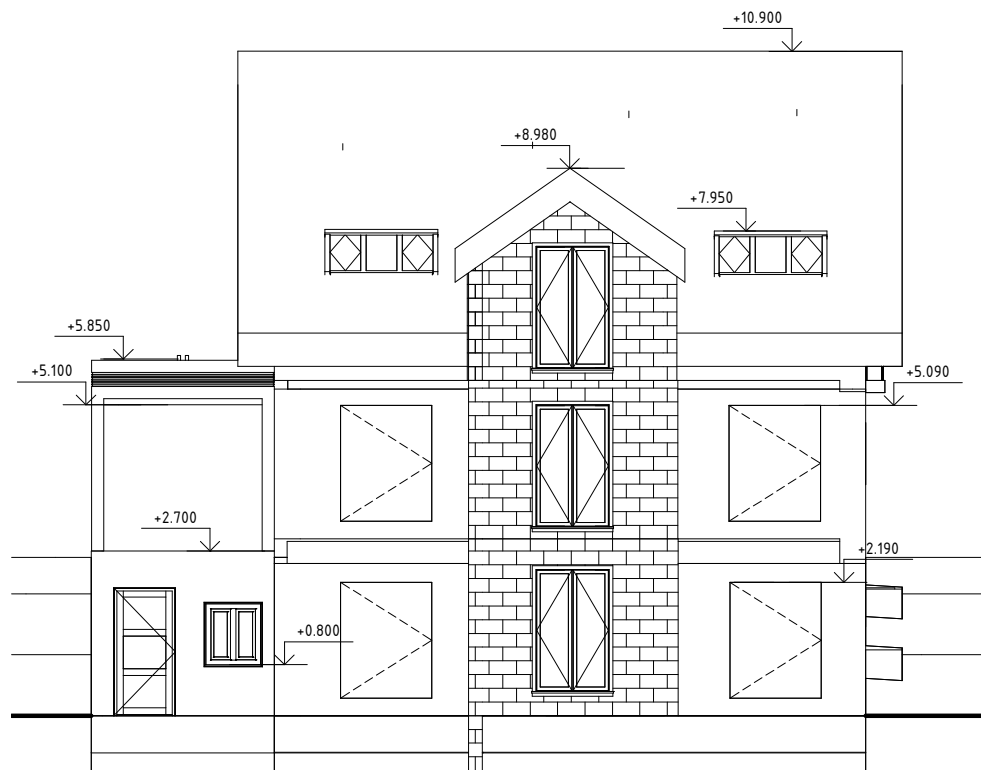

-  Built-in lamp
-  Chandelier
-  Hidden type LED backlight

Weingarten, Schlossberg 14	Level 3 Furniture plan	Scale 1:75	Page 9	Designer : Shestakova Olga

-  Built-in lamp
-  Chandelier

Weingarten, Schlossberg 14	North Facade	Scale 1:75	Page 12	Designer : Shestakova Olga
-------------------------------	--------------	------------	---------	-------------------------------

Weingarten, Schlossberg 14	South Facade	Scale 1:75	Page 13	Designer : Shestakova Olga