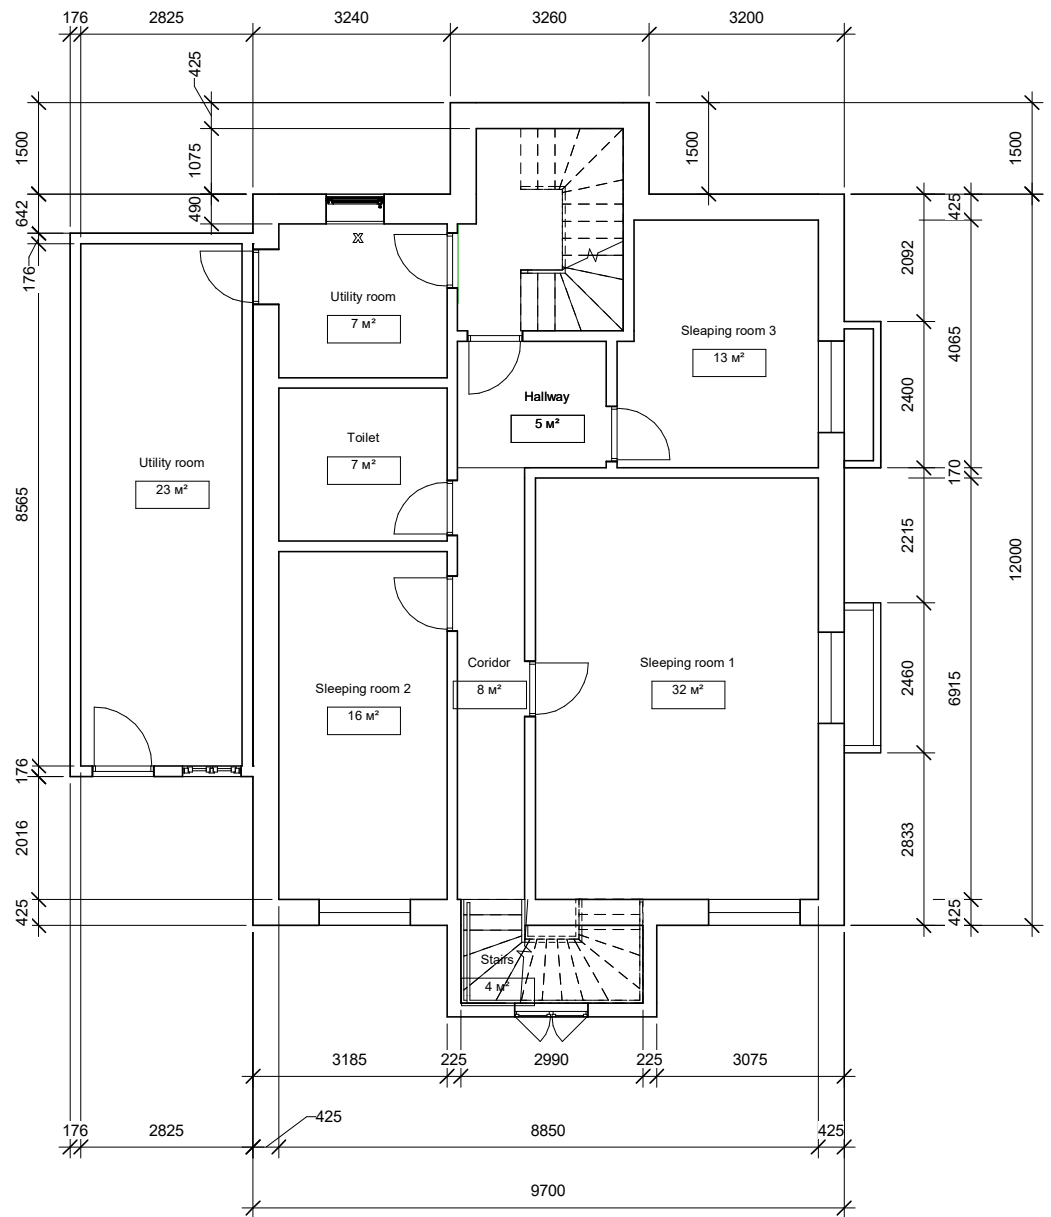

Olga Shestakova

Weingarten, Schlossberg 14		Scale 1:75	Page	Designer : Shestakova Olga

Project composition

Content	
Page number	Page Name Page Name
0	Title page
1	Project composition
2	Level 1 Measurement plan
3	Level 1 Furniture plan
4	Level 1 Lighting equipment plan
5	Level 2 Measurement plan
6	Level 2 Furniture plan
7	Level 2 Lighting equipment plan
8	Level 3 Measurement plan
9	Level 3 Furniture plan
10	Level 3 Lighting equipment plan
11	East Facade
12	North Facade
13	South Facade
14	West Facade

Weingarten, Schlossberg 14	Level 1 Measurement plan	Scale 1:75	Page 2	Designer : Shestakova Olga

Weingarten, Schlossberg 14	Level 1 Furniture plan	Scale 1:75	Page 3	Designer : Shestakova Olga

Weingarten, Schlossberg 14	Level 1 Lighting equipment plan	Scale 1:75	Page 4	Designer : Shestakova Olga

Weingarten, Schlossberg 14	Level 2 Measurement plan	Scale 1:75	Page 5	Designer : Shestakova Olga
-------------------------------	-----------------------------	------------	--------	-------------------------------