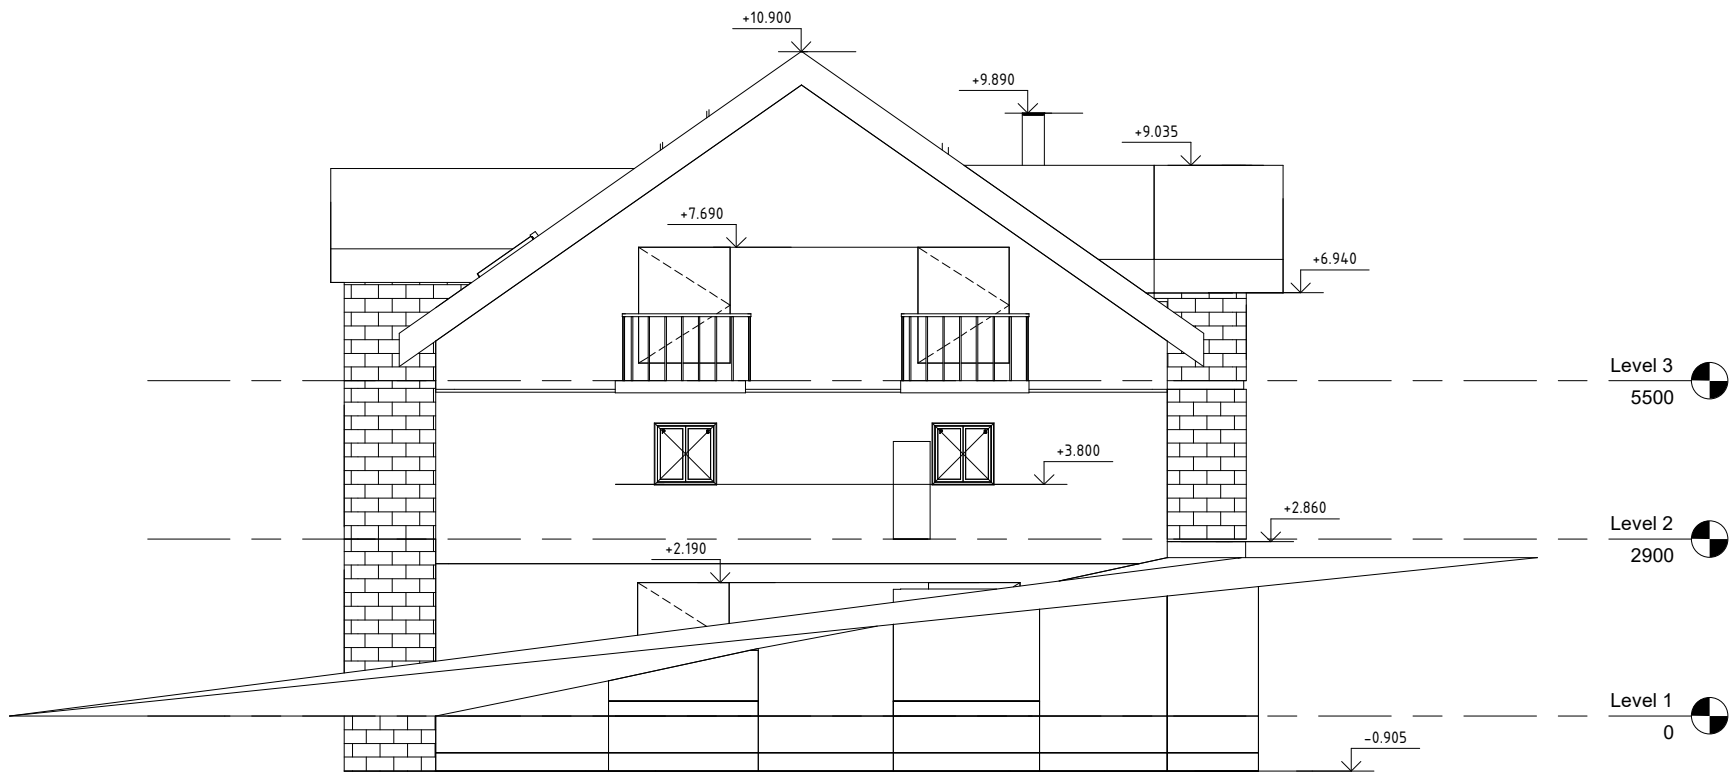

-  Built-in lamp
-  Chandelier
-  Hidden type LED backlight

Weingarten, Schlossberg 14	Level 3 Furniture plan	Scale 1:75	Page 9	Designer : Shestakova Olga

-  Built-in lamp
-  Chandelier

Weingarten, Schlossberg 14	North Facade	Scale 1:75	Page 12	Designer : Shestakova Olga
-------------------------------	--------------	------------	---------	-------------------------------

Weingarten, Schlossberg 14	South Facade	Scale 1:75	Page 13	Designer : Shestakova Olga