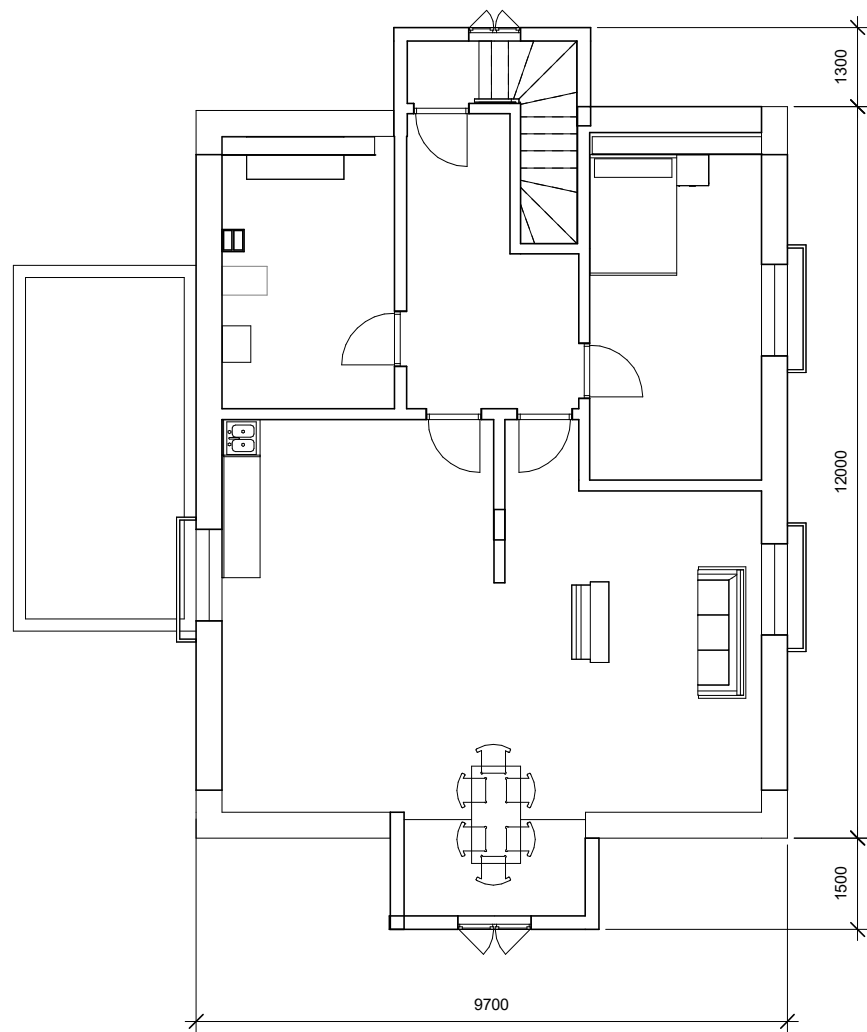

Weingarten, Schlossberg 14	Level 3 Furniture plan	Scale 1:75	Page 9	Designer : Shestakova Olga