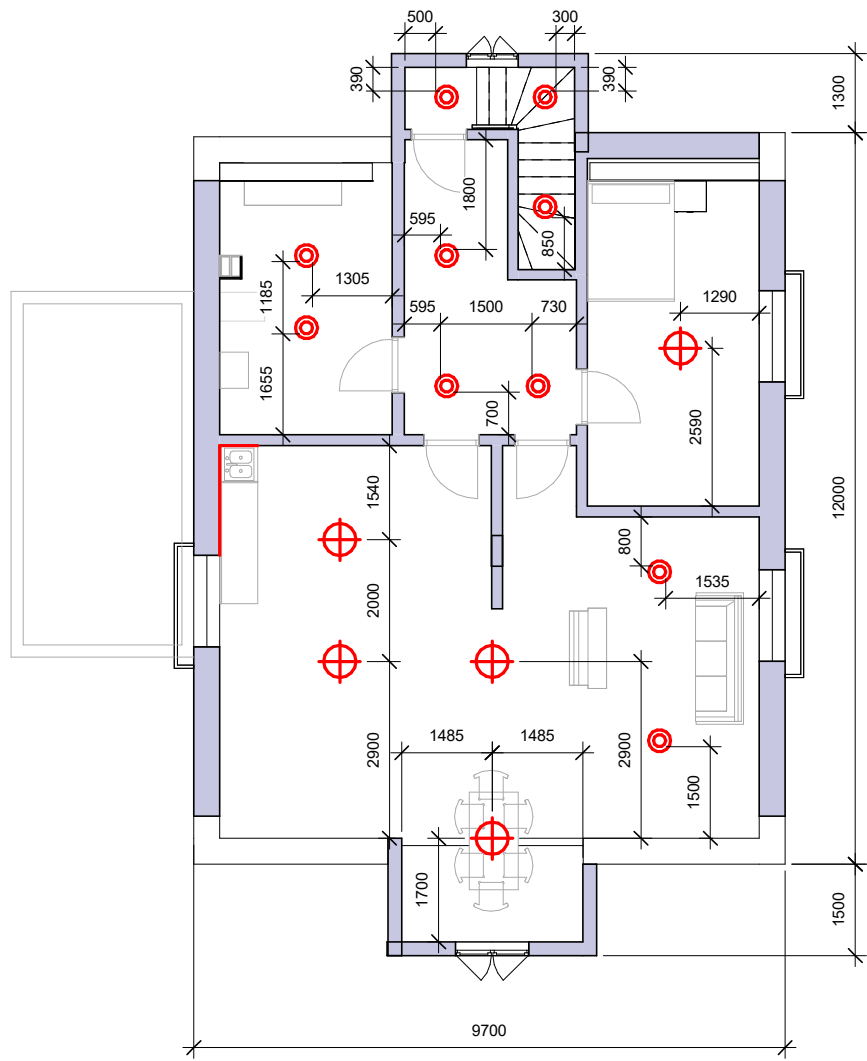

Weingarten, Schlossberg 14	Level 2 Measurement plan	Scale 1:75	Page 5	Designer : Shestakova Olga
-------------------------------	-----------------------------	------------	--------	-------------------------------

Weingarten, Schlossberg 14	Level 2 Furniture plan	Scale 1:75	Page 6	Designer : Shestakova Olga
-------------------------------	---------------------------	------------	--------	-------------------------------

-  Built-in lamp
-  Chandelier
-  Hidden type LED backlight

Weingarten, Schlossberg 14	Level 3 Furniture plan	Scale 1:75	Page 9	Designer : Shestakova Olga

-  Built-in lamp
-  Chandelier

Weingarten, Schlossberg 14	North Facade	Scale 1:75	Page 12	Designer : Shestakova Olga
-------------------------------	--------------	------------	---------	-------------------------------