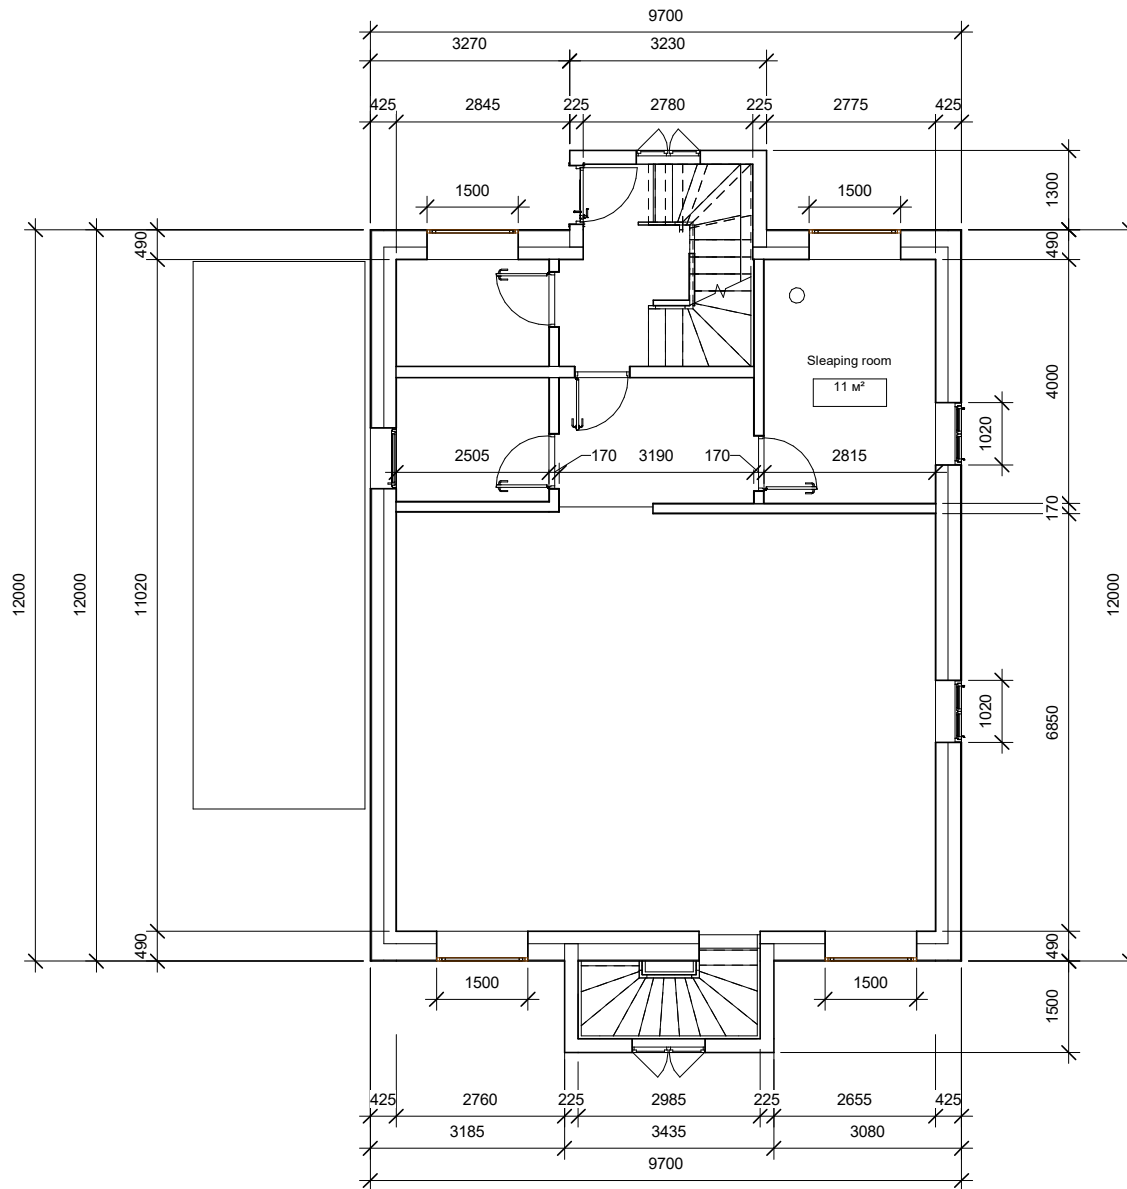

Olga Shestakova

Weingarten, Schlossberg 14		Scale 1:75	Page	Designer : Shestakova Olga

Project composition

Content	
Page number	Page Name Page Name
0	Title page
1	Project composition
2	Level 1 Measurement plan
3	Level 1 Furniture plan
4	Level 1 Lighting equipment plan
5	Level 2 Measurement plan
6	Level 2 Furniture plan
7	Level 2 Lighting equipment plan
8	Level 3 Measurement plan
9	Level 3 Furniture plan
10	Level 3 Lighting equipment plan
11	East Facade
12	North Facade
13	South Facade
14	West Facade

Weingarten, Schlossberg 14	Level 1 Measurement plan	Scale 1:75	Page 2	Designer : Shestakova Olga

Weingarten, Schlossberg 14	Level 1 Furniture plan	Scale 1:75	Page 3	Designer : Shestakova Olga

Weingarten, Schlossberg 14	Level 1 Lighting equipment plan	Scale 1:75	Page 4	Designer : Shestakova Olga