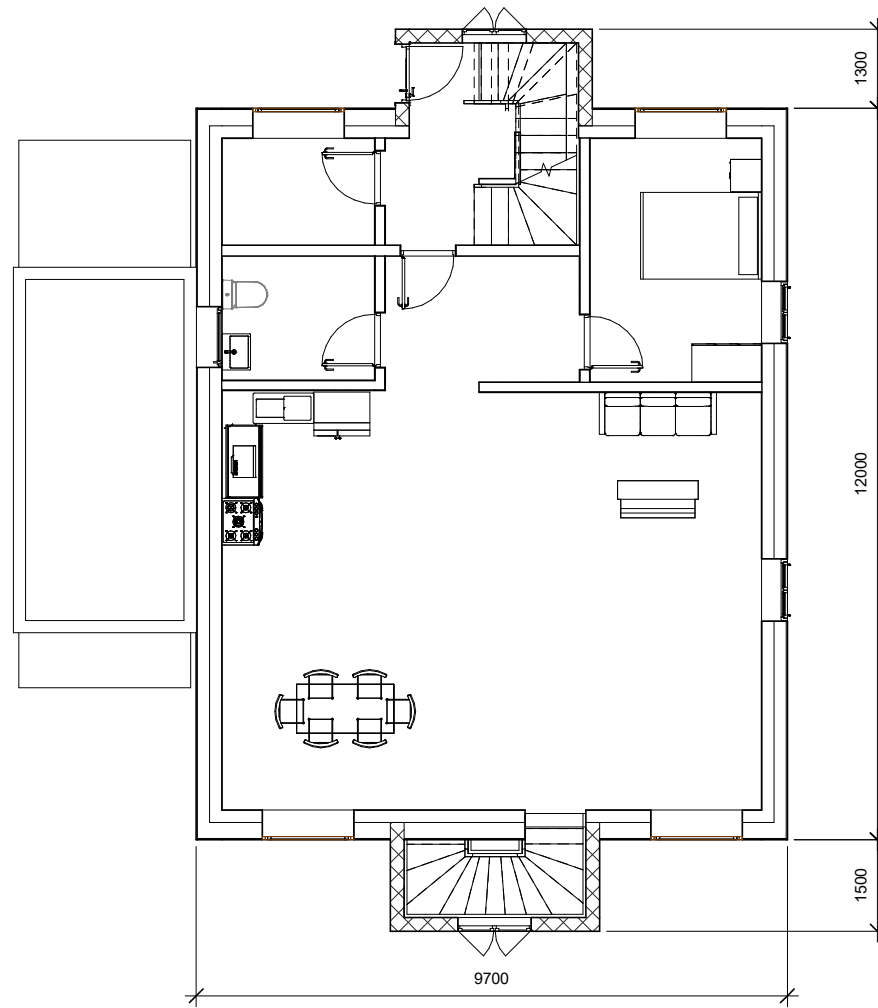

Olga Shestakova

Weingarten, Schlossberg 14		Scale 1:75	Page	Designer : Shestakova Olga

Project composition

Content	
Page number	Page Name Page Name
0	Title page
1	Project composition
2	Level 1 Measurement plan
3	Level 1 Furniture plan
4	Level 1 Lighting equipment plan
5	Level 2 Measurement plan
6	Level 2 Furniture plan
7	Level 2 Lighting equipment plan
8	Level 3 Measurement plan
9	Level 3 Furniture plan
10	Level 3 Lighting equipment plan
11	East Facade
12	North Facade
13	South Facade
14	West Facade

Weingarten, Schlossberg 14	Level 1 Measurement plan	Scale 1:75	Page 2	Designer : Shestakova Olga

Weingarten, Schlossberg 14	Level 1 Furniture plan	Scale 1:75	Page 3	Designer : Shestakova Olga

Weingarten, Schlossberg 14	Level 1 Lighting equipment plan	Scale 1:75	Page 4	Designer : Shestakova Olga

Weingarten, Schlossberg 14	Level 2 Measurement plan	Scale 1:75	Page 5	Designer : Shestakova Olga
-------------------------------	-----------------------------	------------	--------	-------------------------------

Weingarten, Schlossberg 14	Level 2 Furniture plan	Scale 1:75	Page 6	Designer : Shestakova Olga
-------------------------------	---------------------------	------------	--------	-------------------------------