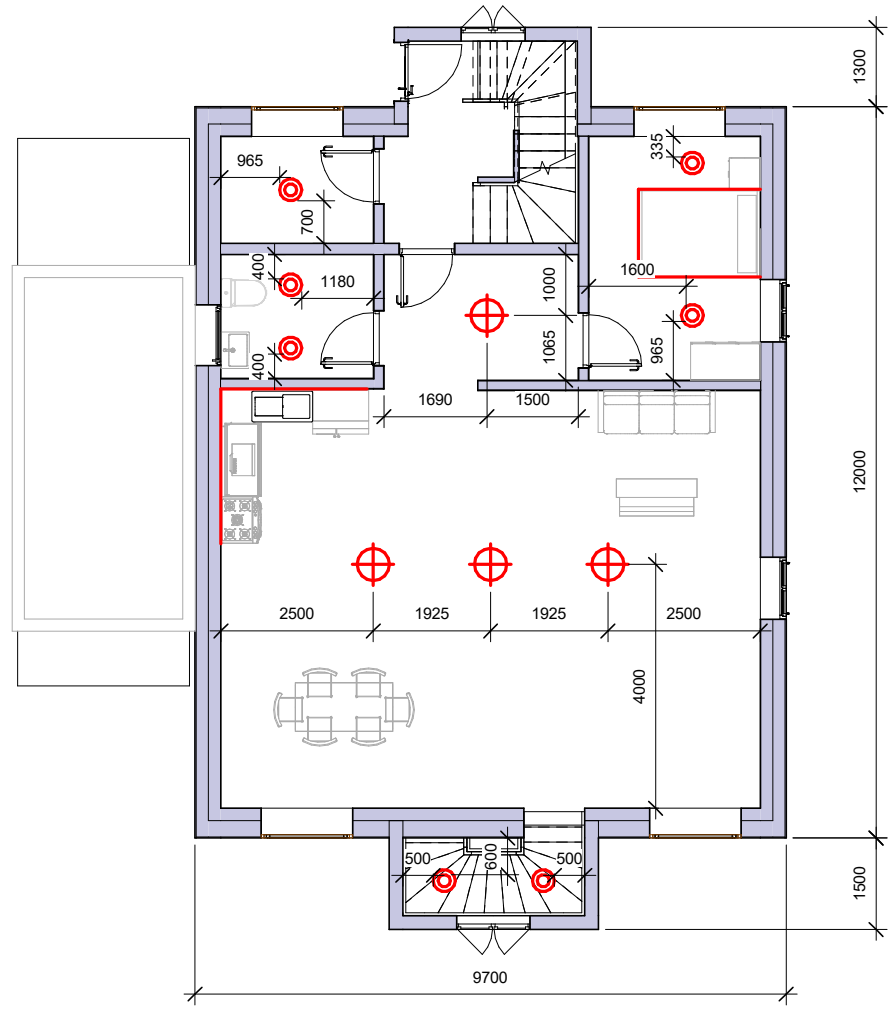

Olga Shestakova

Weingarten, Schlossberg 14		Scale 1:75	Page	Designer : Shestakova Olga

Project composition

Content	
Page number	Page Name Page Name
0	Title page
1	Project composition
2	Level 1 Measurement plan
3	Level 1 Furniture plan
4	Level 1 Lighting equipment plan
5	Level 2 Measurement plan
6	Level 2 Furniture plan
7	Level 2 Lighting equipment plan
8	Level 3 Measurement plan
9	Level 3 Furniture plan
10	Level 3 Lighting equipment plan
11	East Facade
12	North Facade
13	South Facade
14	West Facade

Weingarten, Schlossberg 14	Level 1 Measurement plan	Scale 1:75	Page 2	Designer : Shestakova Olga

Weingarten, Schlossberg 14	Level 1 Furniture plan	Scale 1:75	Page 3	Designer : Shestakova Olga

Weingarten, Schlossberg 14	Level 1 Lighting equipment plan	Scale 1:75	Page 4	Designer : Shestakova Olga

Weingarten, Schlossberg 14	Level 2 Measurement plan	Scale 1:75	Page 5	Designer : Shestakova Olga
-------------------------------	-----------------------------	------------	--------	-------------------------------

Weingarten, Schlossberg 14	Level 2 Furniture plan	Scale 1:75	Page 6	Designer : Shestakova Olga
-------------------------------	---------------------------	------------	--------	-------------------------------