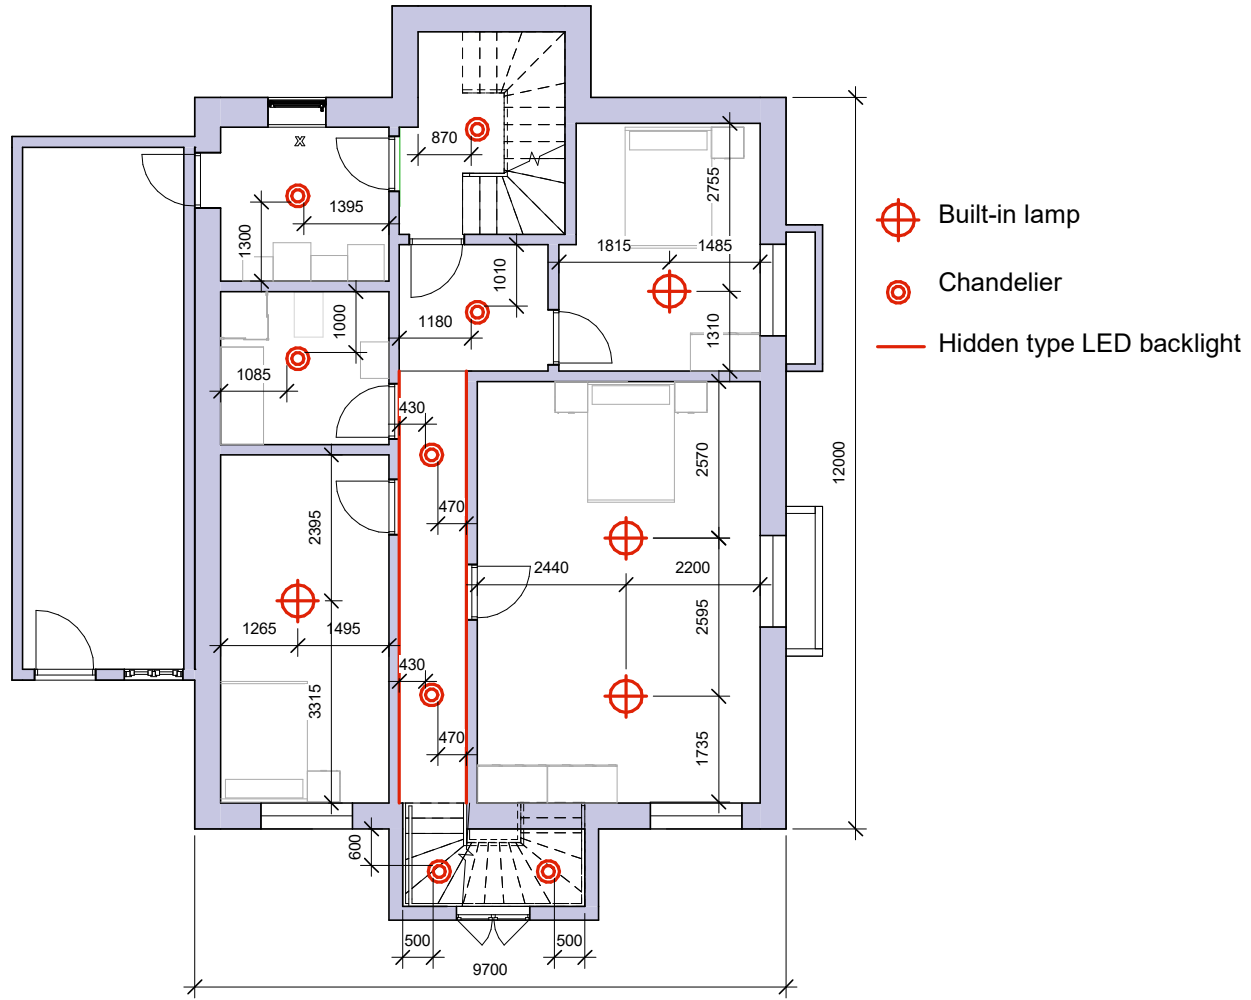

Olga Shestakova

Weingarten, Schlossberg 14		Scale 1:75	Page	Designer : Shestakova Olga

Project composition

Content	
Page number	Page Name Page Name
0	Title page
1	Project composition
2	Level 1 Measurement plan
3	Level 1 Furniture plan
4	Level 1 Lighting equipment plan
5	Level 2 Measurement plan
6	Level 2 Furniture plan
7	Level 2 Lighting equipment plan
8	Level 3 Measurement plan
9	Level 3 Furniture plan
10	Level 3 Lighting equipment plan
11	East Facade
12	North Facade
13	South Facade
14	West Facade

Weingarten, Schlossberg 14	Level 1 Measurement plan	Scale 1:75	Page 2	Designer : Shestakova Olga

Weingarten, Schlossberg 14	Level 1 Furniture plan	Scale 1:75	Page 3	Designer : Shestakova Olga

Weingarten, Schlossberg 14	Level 1 Lighting equipment plan	Scale 1:75	Page 4	Designer : Shestakova Olga

Weingarten, Schlossberg 14	Level 2 Measurement plan	Scale 1:75	Page 5	Designer : Shestakova Olga
-------------------------------	-----------------------------	------------	--------	-------------------------------