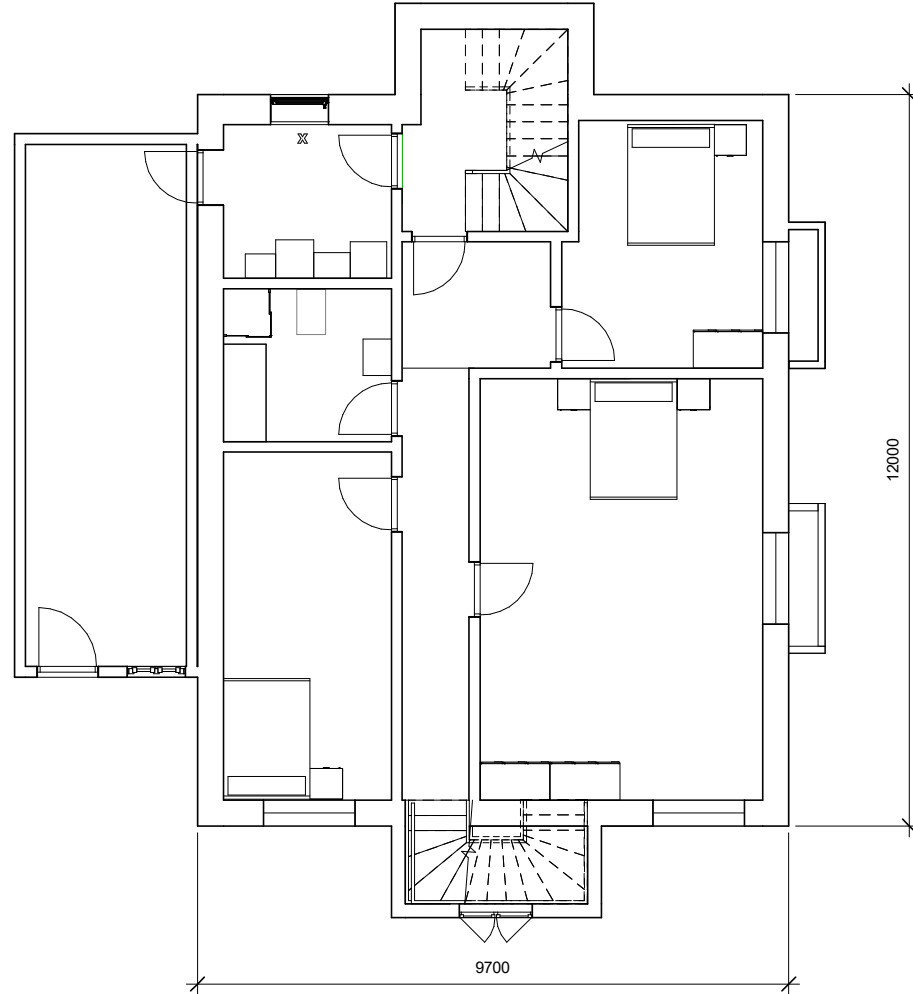

Olga Shestakova

Weingarten, Schlossberg 14		Scale 1:75	Page	Designer : Shestakova Olga

Project composition

Content	
Page number	Page Name Page Name
0	Title page
1	Project composition
2	Level 1 Measurement plan
3	Level 1 Furniture plan
4	Level 1 Lighting equipment plan
5	Level 2 Measurement plan
6	Level 2 Furniture plan
7	Level 2 Lighting equipment plan
8	Level 3 Measurement plan
9	Level 3 Furniture plan
10	Level 3 Lighting equipment plan
11	East Facade
12	North Facade
13	South Facade
14	West Facade

Weingarten, Schlossberg 14	Level 1 Measurement plan	Scale 1:75	Page 2	Designer : Shestakova Olga

Weingarten, Schlossberg 14	Level 1 Furniture plan	Scale 1:75	Page 3	Designer : Shestakova Olga

Weingarten, Schlossberg 14	Level 1 Lighting equipment plan	Scale 1:75	Page 4	Designer : Shestakova Olga

Weingarten, Schlossberg 14	Level 2 Measurement plan	Scale 1:75	Page 5	Designer : Shestakova Olga
-------------------------------	-----------------------------	------------	--------	-------------------------------